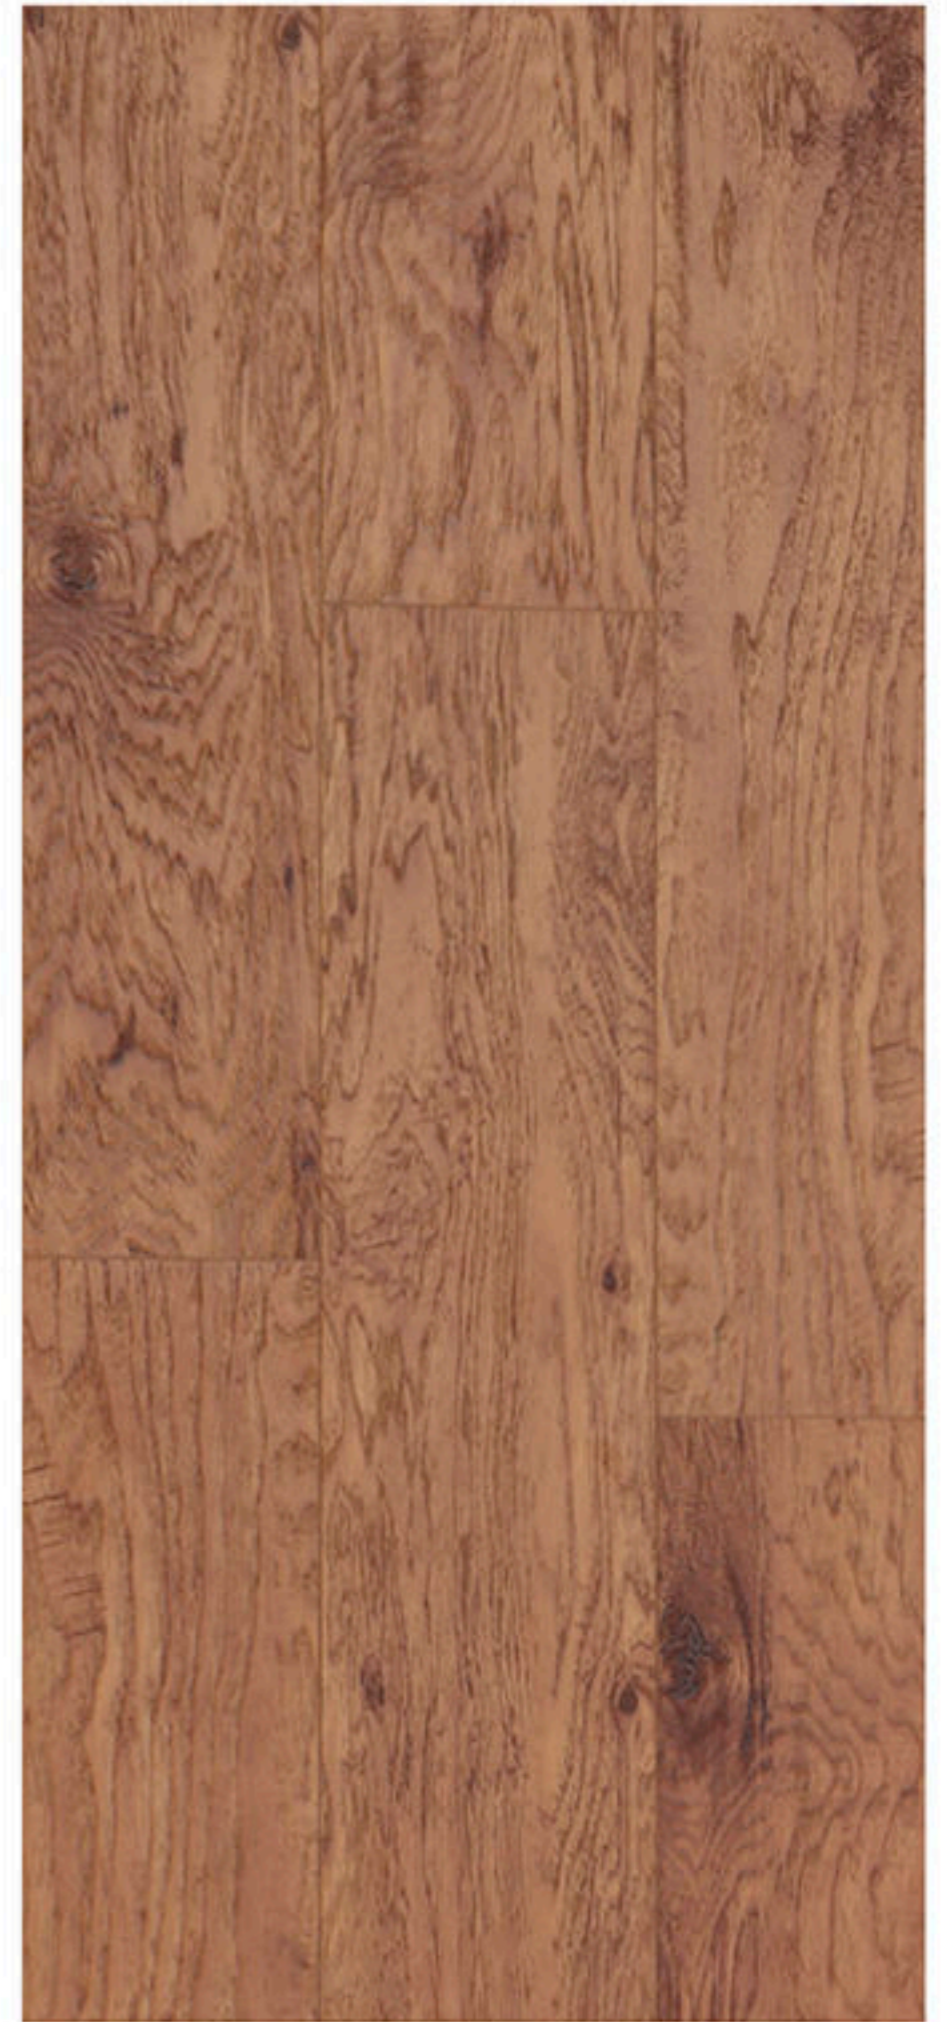

FG 411
MONT BLANC

Dimensions	48"x7"
Thickness	5.2mm
Edge Profile	Enhanced Bevel
Finish	Antique Wood Texture
Pre-attached Pad	Yes
Sq.Ft./Carton	23.64

FG 412

FUJI

Dimensions	48"x7"
Thickness	5.2mm
Edge Profile	Enhanced Bevel
Finish	Antique Wood Texture
Pre-attached Pad	Yes
Sq.Ft./Carton	23.64